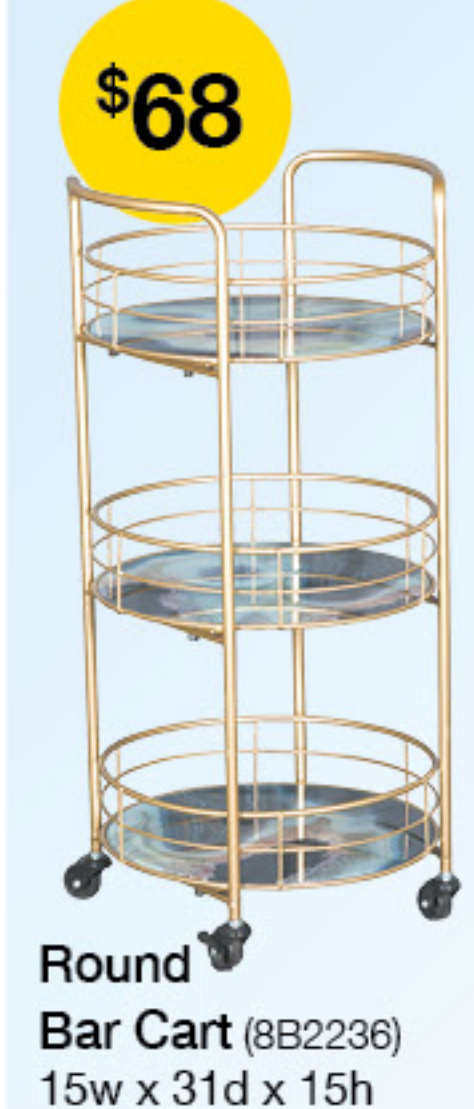

Sofa with Pillows \$348 (M-628S)
 Loveseat \$318 • Corner Chaise \$348 • Accent Chair \$198
 8' x 10' Area Rug \$198 (163-RN9714-81)

Your Choice \$188
Aden Rocker Recliner
 Stocked in Chocolate, Grey and Capri Blue (D-2155, D2-2155, D3-2155)

Your Choice \$38
Blocks Storage Ottoman with Tray
 Stocked in Fern Green, Tangerine, Teal, Yellow, Gray, Brown, Orange, and Black (4A1-06FG, 4A1-06G, 4A1-06TN, 4A1-06Y, 4A-06BR, 4A-06T, 4A-60O, 4A-06BL)

\$68
Round Bar Cart (8B2236)
 15w x 31d x 15h

\$78
31" x 48" Metal Abstract Wall Art (8B1756)
\$139
2-Drawer Espresso Storage Bench* (SCO-345E) 48w x 18d x 23h

Your Choice \$118
Velvet Arm Chair with Accents and Nailheads
 Stocked in Grey, Brown and Blue (1B1-542, 1B2-542, 1B-542)