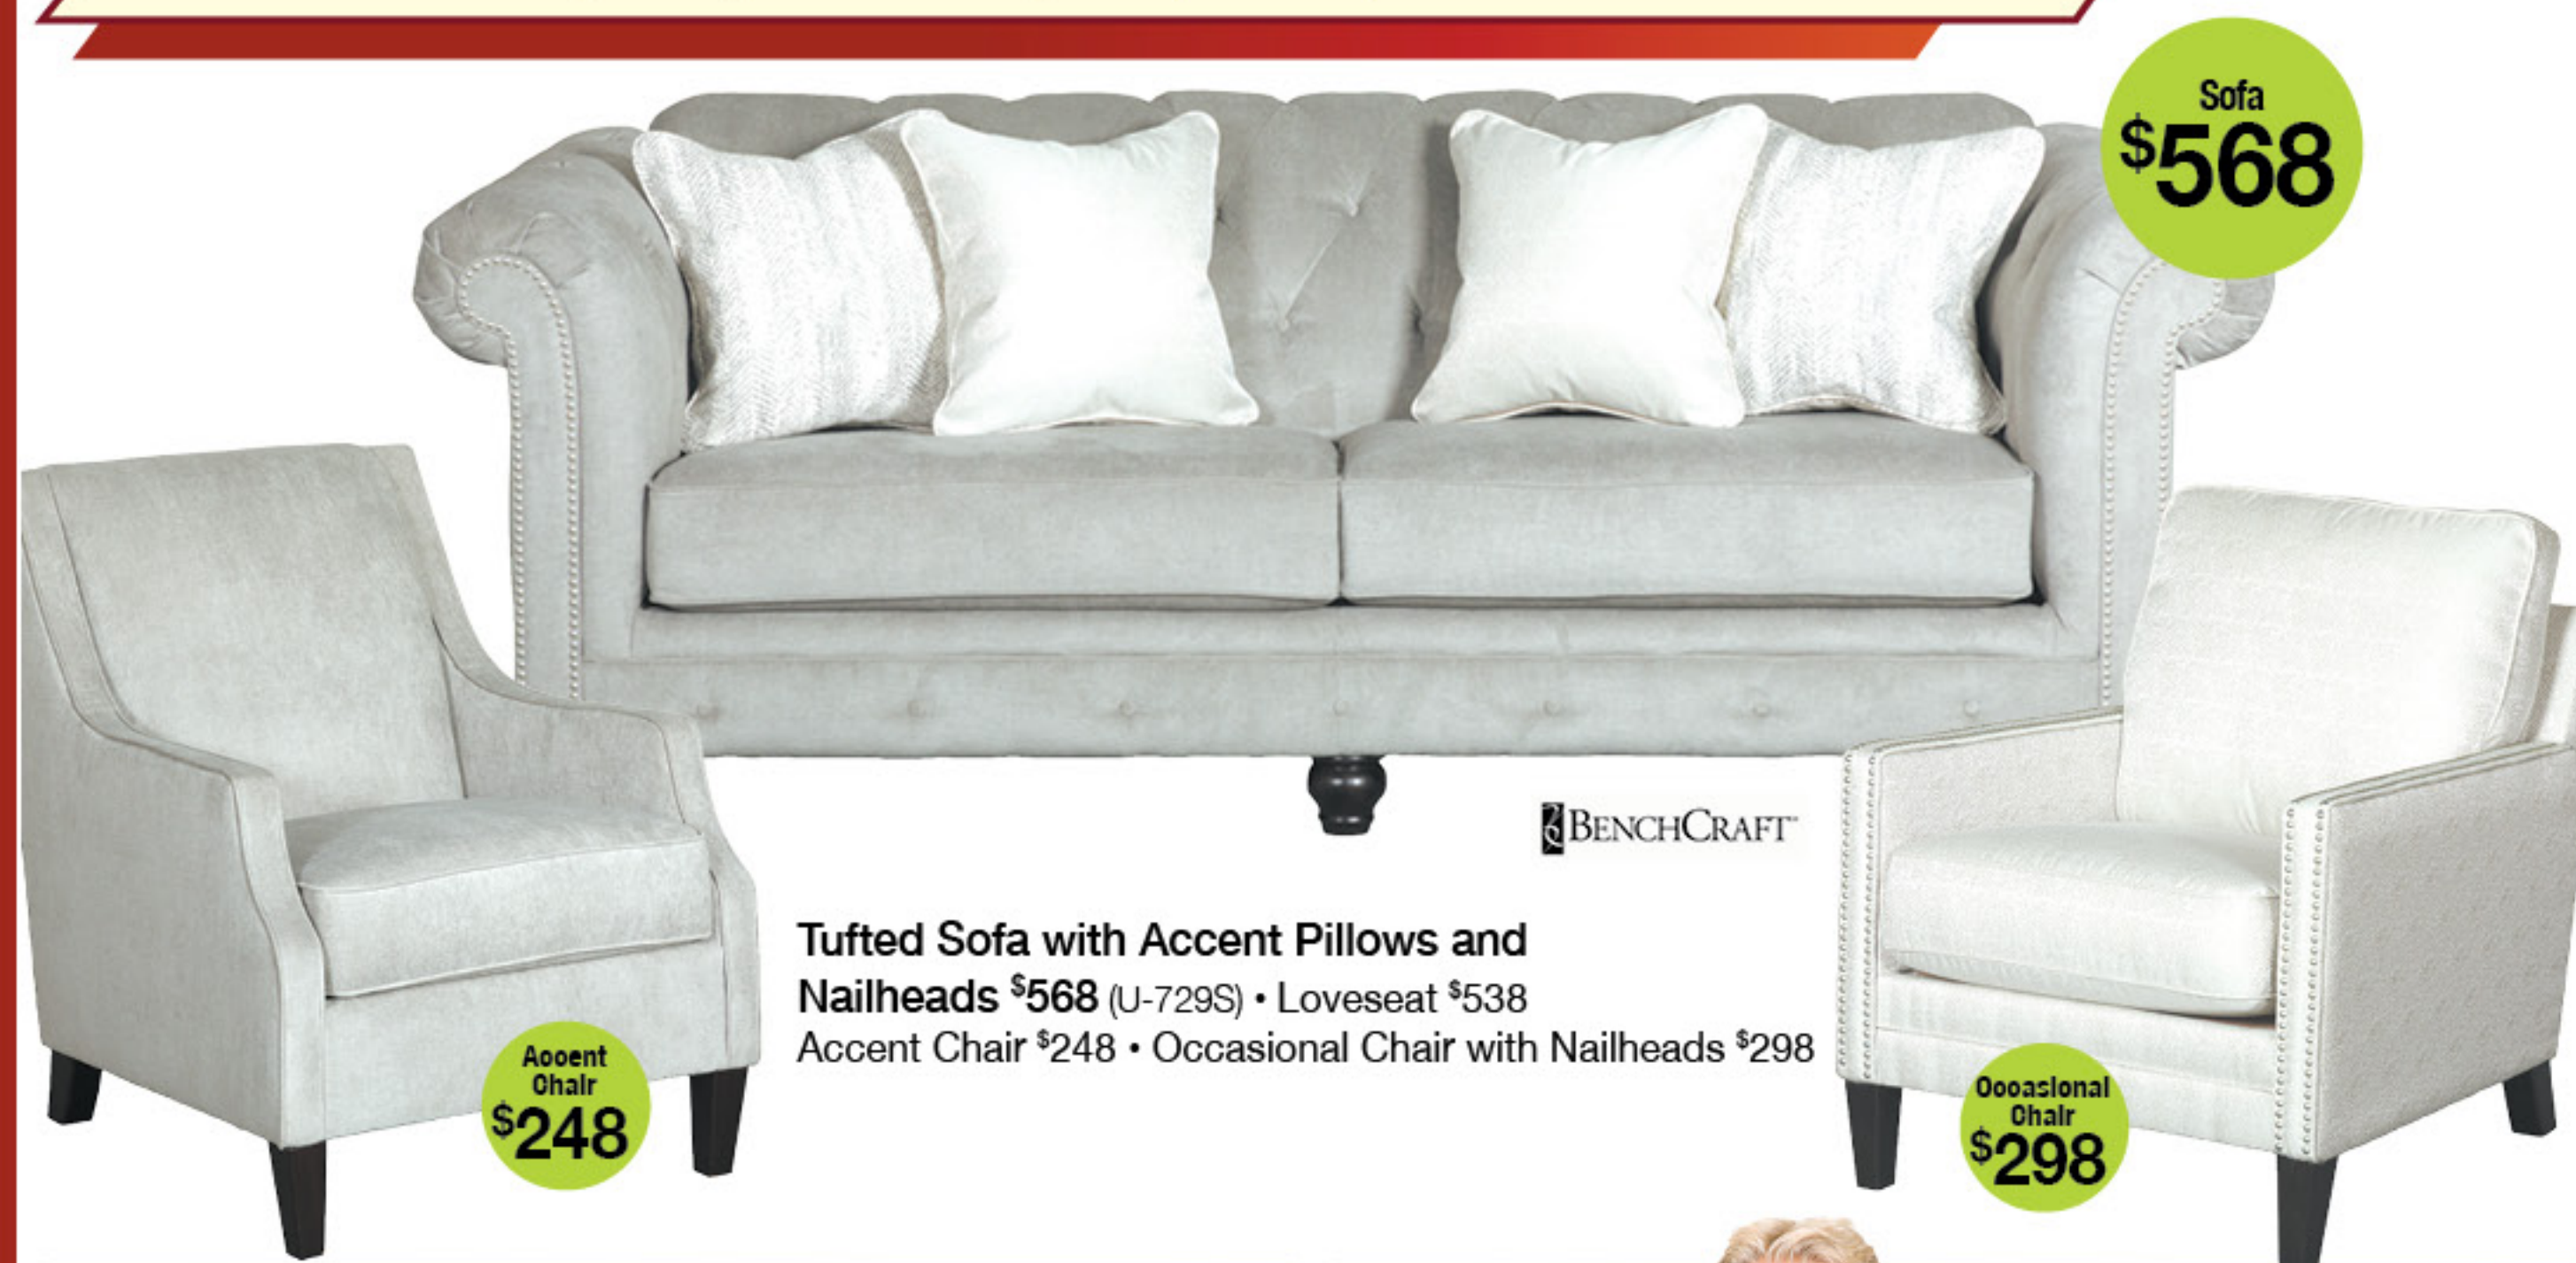

Queen Bed \$388

HILLSDALE FURNITURE, LLC Casselton Metal Queen Bed \$388 (2403-QBED) Includes Headboard Footboard and Rails (Mattress not included) King Bed \$488

Upholstered Queen Bed \$388

Memory Foam Gelcare Upholstered Queen Bed \$388 (D1908-QBED) Includes Headboard Footboard and Rails (Mattress not included) King Bed \$468 • Full Bed \$368

Queen Panel Bed \$488

Signature DESIGN ASHLEY Lakeleigh Queen Panel Bed \$488 (B718-QBED) Includes Headboard Footboard and Rails (Mattress and comforter set not included) • King Bed \$588 • Dresser \$448 • Mirror \$118 • Chest \$468 • Nightstand \$198 • 5-Piece Set As Shown \$1720